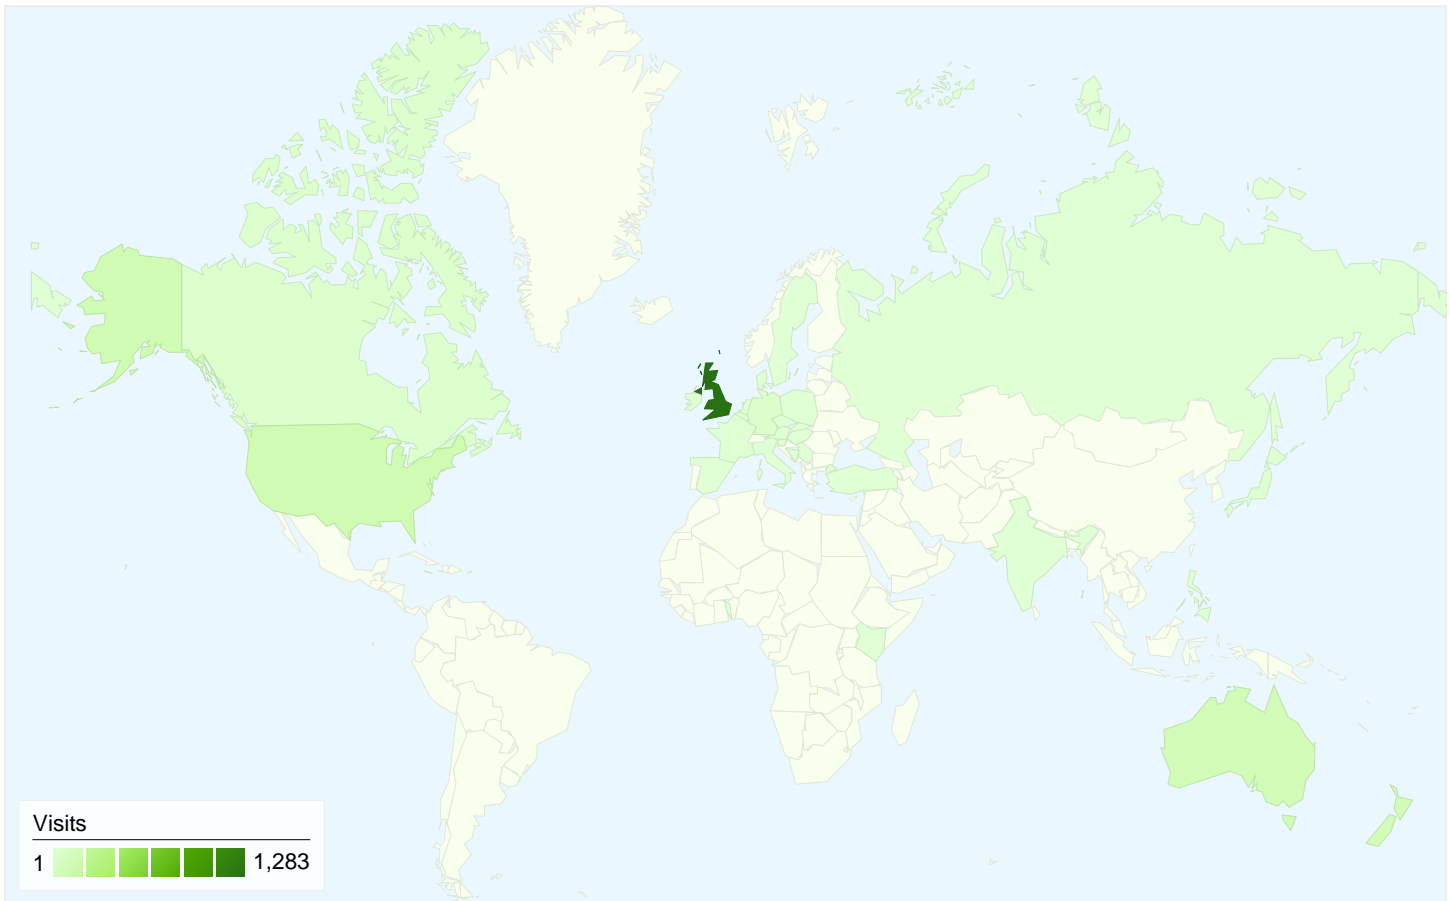

Map Overlay

Comparing to: Site

1,896 visits came from 36 countries/territories

Site Usage

Country/Territory	Visits	Pages/Visit	Avg. Time on Site	% New Visits	Bounce Rate
United Kingdom	1,283	2.87	00:16:27	37.49%	41.31%
United States	128	1.65	00:17:27	78.12%	73.44%
Isle of Man	113	3.41	00:08:53	39.82%	20.35%
Australia	112	2.53	00:21:26	35.71%	42.86%
New Zealand	111	2.67	01:32:22	36.04%	45.05%
Germany	37	2.89	00:02:33	67.57%	48.65%
Canada	25	1.36	00:01:29	88.00%	84.00%
Japan	16	2.31	00:01:30	43.75%	37.50%
France	11	1.36	00:00:42	100.00%	81.82%

Netherlands	8	1.12	00:00:01	100.00%	87.50%
Denmark	5	4.20	00:03:50	60.00%	20.00%
Philippines	5	4.00	00:23:29	20.00%	0.00%
Ireland	5	1.60	00:00:53	100.00%	60.00%
Italy	4	1.50	00:00:26	100.00%	50.00%
Belgium	3	1.33	00:00:02	100.00%	66.67%
(not set)	3	5.33	00:16:54	100.00%	33.33%
India	3	1.33	00:00:48	100.00%	66.67%
Poland	2	1.00	00:00:00	100.00%	100.00%
Hungary	2	1.00	00:00:00	100.00%	100.00%
Singapore	2	2.00	00:01:06	100.00%	0.00%
Spain	2	1.00	00:00:00	100.00%	100.00%
Sweden	2	1.00	00:00:00	100.00%	100.00%
Bosnia and Herzegovina	1	1.00	00:00:00	100.00%	100.00%
Turkey	1	3.00	00:01:04	100.00%	0.00%
Slovenia	1	1.00	00:00:00	100.00%	100.00%
Kenya	1	1.00	00:00:00	100.00%	100.00%
Serbia	1	1.00	00:00:00	100.00%	100.00%
Russia	1	1.00	00:00:00	100.00%	100.00%
Austria	1	1.00	00:00:00	100.00%	100.00%
Jamaica	1	1.00	00:00:00	100.00%	100.00%
Hong Kong	1	2.00	00:00:13	100.00%	0.00%
Czech Republic	1	1.00	00:00:00	100.00%	100.00%
Slovakia	1	1.00	00:00:00	100.00%	100.00%
Togo	1	1.00	00:00:00	100.00%	100.00%
Puerto Rico	1	1.00	00:00:00	100.00%	100.00%
Bahrain	1	1.00	00:00:00	100.00%	100.00%